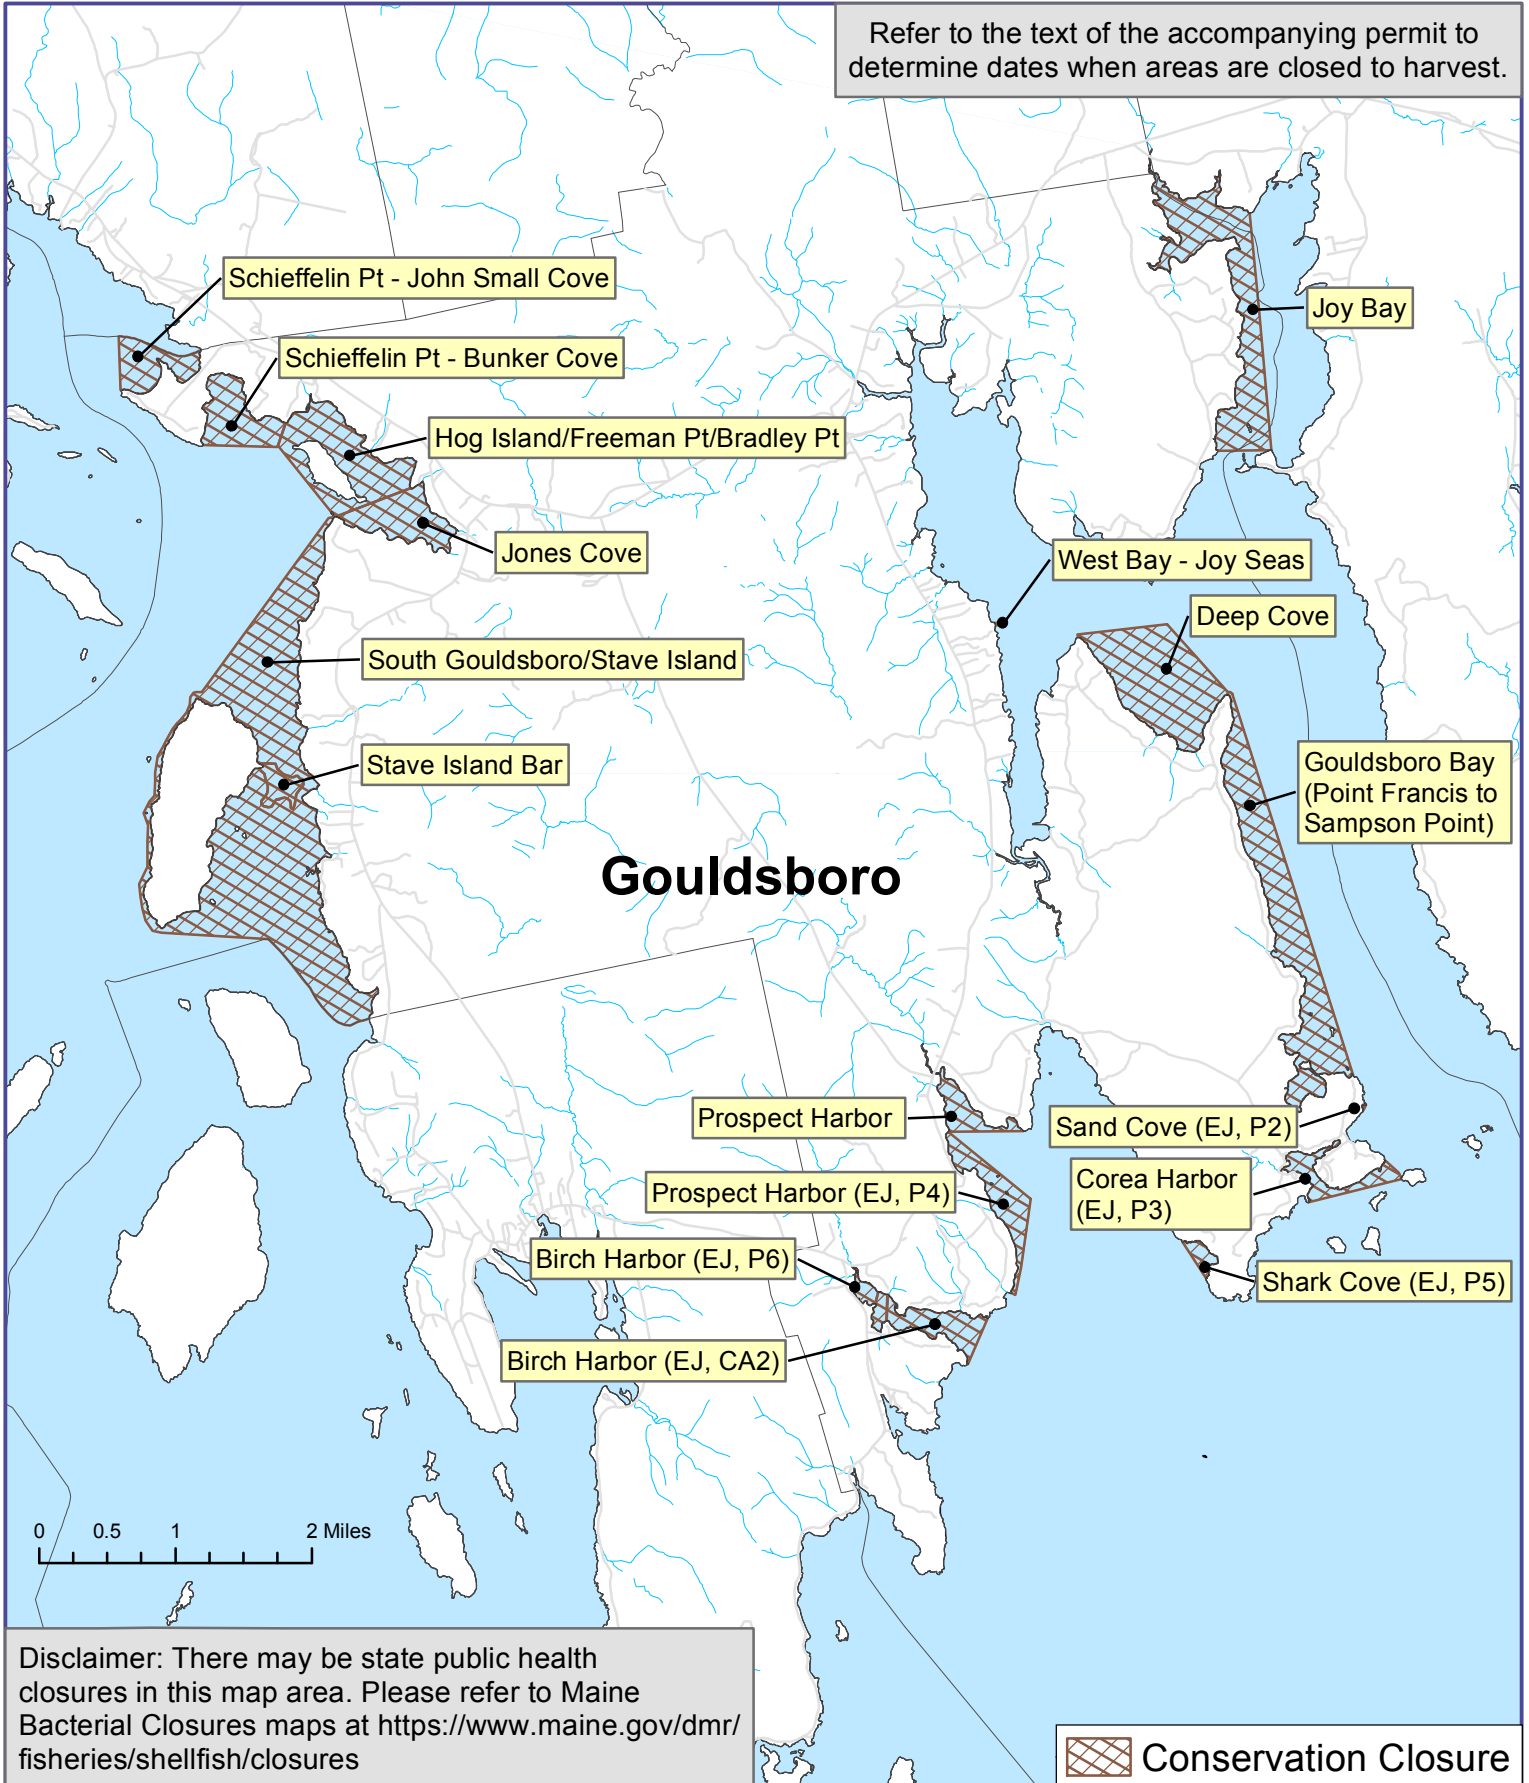

# Maine Department of Marine Resources

## Gouldsboro

### Municipal Conservation Closures

Refer to the text of the accompanying permit to determine dates when areas are closed to harvest.

Disclaimer: There may be state public health closures in this map area. Please refer to Maine Bacterial Closures maps at <https://www.maine.gov/dmr/fisheries/shellfish/closures>

 Conservation Closure